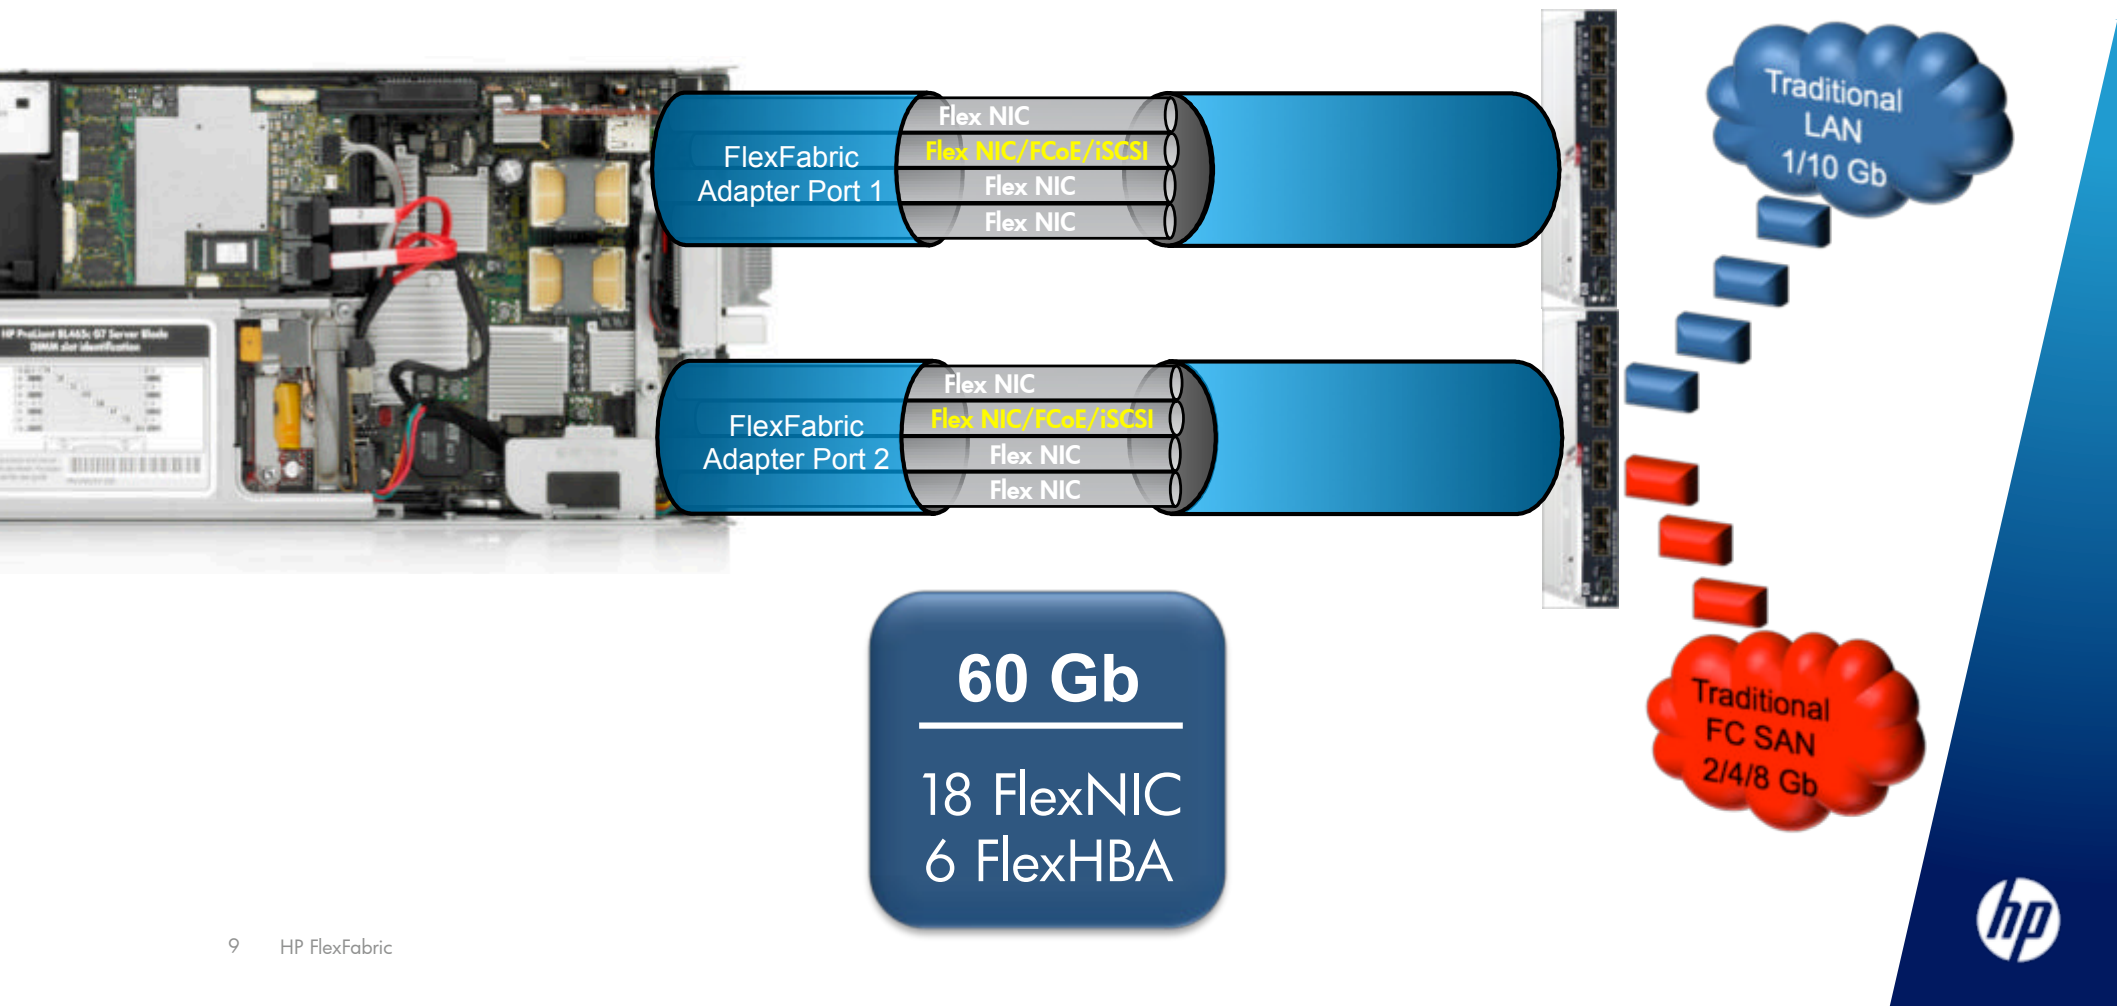

HP Virtual Connect Fibre Channel

VC Flex-10
Modules

Reduktion bis zu

- 66% an Material
- 50% an Materialkosten
- 56% an Stromverbrauch

Converge your "Server Edge"

mit HP Virtual Connect FlexFabric

HP Virtual Connect
Flex-10

HP Virtual Connect
Fibre Channel

+

+

+

Fibre Channel over Ethernet
(FCoE)

Converged Enhanced
Ethernet (CEE)

Accelerated
iSCSI

HP Virtual Connect FlexFabric

HP Virtual Connect FlexFabric

Liefert uns den "converged edge"

HP BladeSystem Server G7

VC FlexFabric Modules

Technology Roadmap – Industrie Standards

CEE - IEEE protocols

CEE - Congestion management

CEE - Configuration protocol